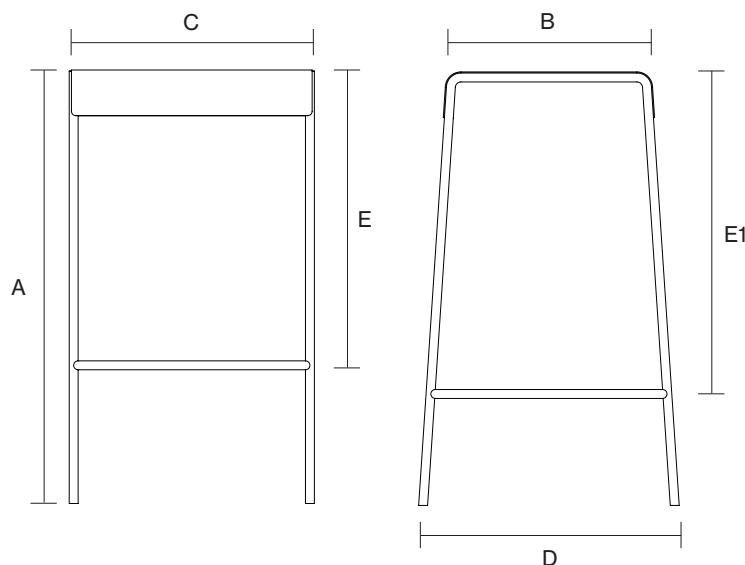

MDT Mobilier

Sizes: 24½" (62,25cm) Counter Height

Finish: Powder-coat

Maximum weight capacity: 200lbs*

Fabrication time: 3 to 5 weeks (business days)

Made to order in Montreal, Canada

A Height: 24½" (62.25 cm)

B Seat depth: 11½" (29.20 cm)

C Seat and base width: 13⅝" (34.60 cm)

D Base depth: 15" (38.10 cm)

E Footrest: 16" (40.65 cm) E1 18" (45.70 cm)

All our products are handmade. Measurements may differ slightly from one product to another.

Banco

Sizes: 30" (76,20 cm) Bar Height

Finish: Powder-coat

Maximum weight capacity: 200lbs*

Fabrication time: 3 to 5 weeks (business days)

Made to order in Montreal, Canada

A Height: 30" (76.20 cm)
B Seat depth: 11½" (29.20 cm)
C Seat and base width: 13⅝" (34.60 cm)
D Base depth: 15½" (39.37 cm)
E Footrest: 16" (40.65 cm) E1 18" (45.70 cm)