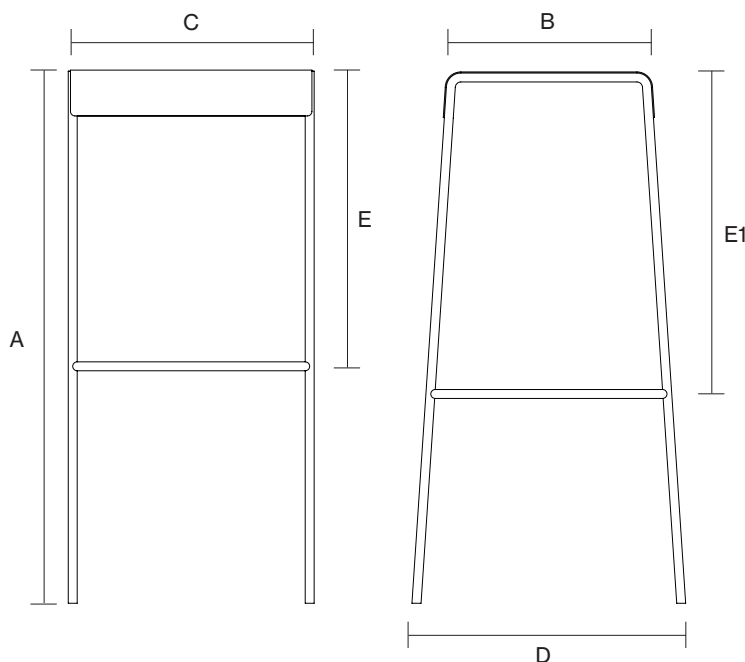

B Seat depth: 11½" (29.20 cm)

C Seat and base width: 13⅝" (34.60 cm)

D Base depth: 15" (38.10 cm)

E Footrest: 16" (40.65 cm) E1 18" (45.70 cm)

All our products are handmade. Measurements may differ slightly from one product to another.

Banco

Sizes: 30" (76,20 cm) Bar Height

Finish: Powder-coat

Maximum weight capacity: 200lbs*

Fabrication time: 3 to 5 weeks (business days)

Made to order in Montreal, Canada

A Height: 30" (76.20 cm)
B Seat depth: 11½" (29.20 cm)
C Seat and base width: 13⅝" (34.60 cm)
D Base depth: 15½" (39.37 cm)
E Footrest: 16" (40.65 cm) E1 18" (45.70 cm)