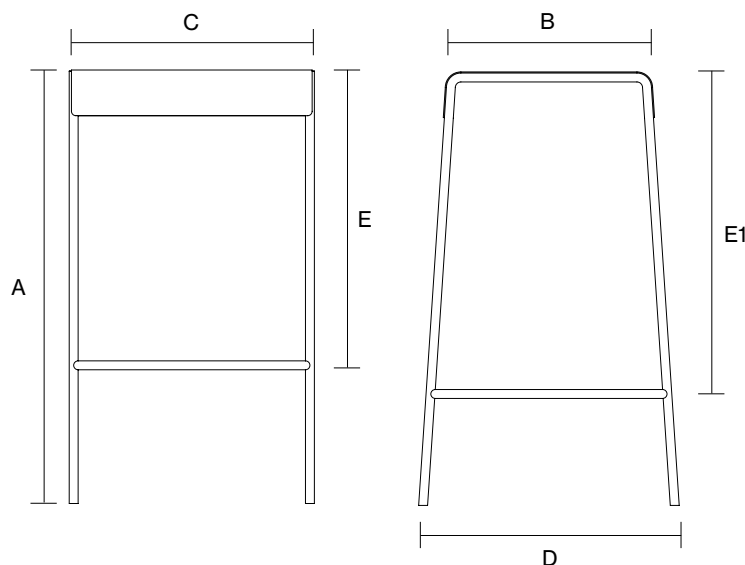

# Banco

---

Size: 24½" (62,25cm) Counter Height

---

Finish: Powder-coat

---

Maximum weight capacity: 250lbs\*

---

Fabrication time: 3 to 5 weeks (business days)

---

Made to order in Montreal, Canada

---

A Height: 24½" (62.25 cm)  
B Seat depth: 11½" (29.20 cm)  
C Seat and base width: 13⅝" (34.60 cm)  
D Base depth: 15" (38.10 cm)  
E Footrest: 16" (40.65 cm) E1 18" (45.70 cm)

# Banco

---

Size: 30" (76,20 cm) Bar Height

---

Finish: Powder-coat

---

Maximum weight capacity: 250lbs\*

---

Fabrication time: 3 to 5 weeks (business days)

---

Made to order in Montreal, Canada

---

A Height: 30" (76.20 cm)  
B Seat depth: 11½" (29.20 cm)  
C Seat and base width: 13 5/8" (34.60 cm)  
D Base depth: 15½" (39.37 cm)  
E Footrest: 16" (40.65 cm) E1 18" (45.70 cm)