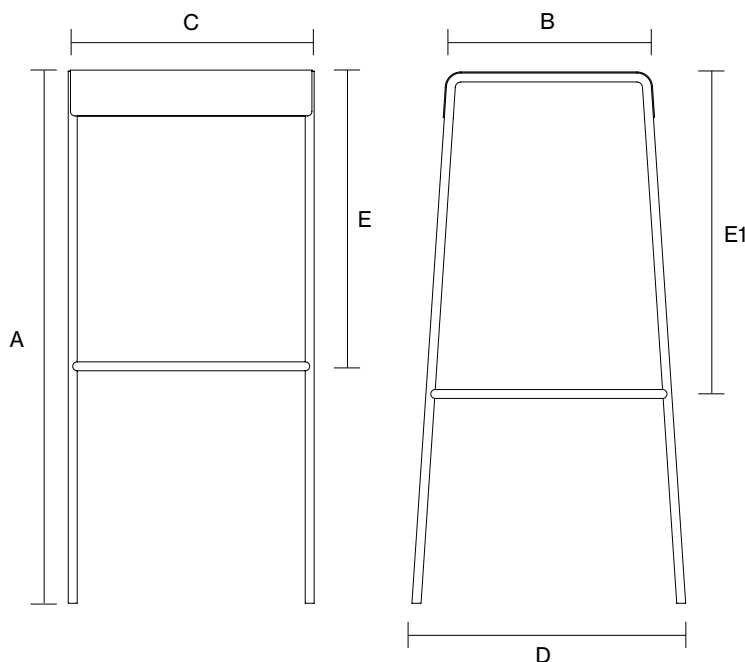

# Banco

---

Size: 24½" (62,25cm) Counter Height

---

Finish: Powder-coat

---

Maximum weight capacity: 250lbs\*

---

# Banco

---

Size: 30" (76,20 cm) Bar Height

---

Finish: Powder-coat

---

Maximum weight capacity: 250lbs\*

---

Fabrication time: 3 to 5 weeks (business days)

---

Made to order in Montreal, Canada

---

A Height: 30" (76.20 cm)  
B Seat depth: 11½" (29.20 cm)  
C Seat and base width: 13 5/8" (34.60 cm)  
D Base depth: 15½" (39.37 cm)  
E Footrest: 16" (40.65 cm) E1 18" (45.70 cm)